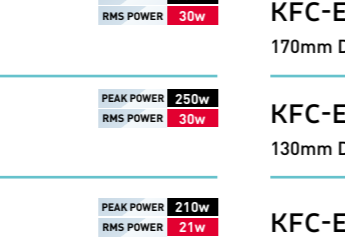

KFC-S703P PEAK POWER 280w RMS POWER 80w
170mm Component Speaker

ACCESSORIES

KCA-MC10 Microfono a filo *

KCA-RC406 Telecomando

CMOS-320/230 Retrocamera CMOS universale multivisione

CA-C3AV Cavo Mini jack RCA

CX-DAB1 Antenna per radio digitale per montaggio a vetro

KNA-RCDV331 Telecomando per monitor Multimediale

* Switch unit for CMOS-320 only.

KCA-iP102 Cavo audio ipod /iphone

KCA-iP103 Cavo ipod /iphone lightning

KCA-iP202 Cavo ipod/iphone Audio Video

KCA-iP22F Cavo ipod / iphone audio video

KCA-iP302 Cavo audio video ipod /iphone

KCA-WL100 Miracast Dongle

KCA-MH100 Cavo MHL/HDMI

KCA-HD100 Cavo HDMI