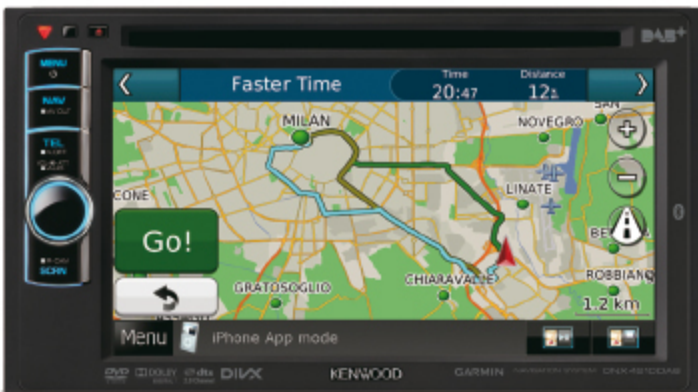

KENWOOD

CAR ENTERTAINMENT ▶ TO THE MAX

2012

MODELLO DISPONIBILE DA FEBBRAIO 2012

DNX7210BT

Sistema di Navigazione Doppio-DIN da 7.0" Wide VGA

7" Wide VGA	TOUCH PANEL	ReverseTilt	Photo Real Junction View
Lane Assist	Traffic Trend My Trend	MultiRoute Review	TMC Inside
Split Screen Control	PinP	Color Coordinate	MP3 WMA AAC WAV
MPEG 1/2/4 JPEG WMV H.264	Multi-Language Menu & Tag	USBx1	Steering Remote Control Ready
1AV in 1AV out 1R-CAM	50W X4 MOSFET	4V 3 PREOUTS	

MODELLO DISPONIBILE DA FEBBRAIO 2012

DNX5210BT*

Sistema di Navigazione Doppio-DIN da 6.1" Wide VGA

6.1" Wide VGA	TOUCH PANEL	DVD-R/RW	Photo Real Junction View
Lane Assist	Traffic Trend My Trend	MultiRoute Review	TMC Inside
Split Screen Control	PinP	Color Coordinate	MP3 WMA AAC WAV
MPEG 1/2/4 JPEG WMV H.264	Multi-Language Menu & Tag	USBx1	Steering Remote Control Ready
FRONT AV in 1AV out 1R-CAM	50W X4 MOSFET	2V 3 PREOUTS	

DNX4210BT

Sistema di Navigazione Doppio-DIN da 6.1" Wide VGA

6.1" Wide VGA	TOUCH PANEL	DVD-R/RW	2V 3 PREOUTS
Lane Assist	Traffic Trend My Trend	MultiRoute Review	TMC Inside
Split Screen Control	PinP	Color Coordinate	MP3 WMA AAC WAV
MPEG 1/2/4 JPEG WMV H.264	Multi-Language Menu & Tag	USBx1	Steering Remote Control Ready
1AV in 1AV out 1R-CAM	50W X4 MOSFET		